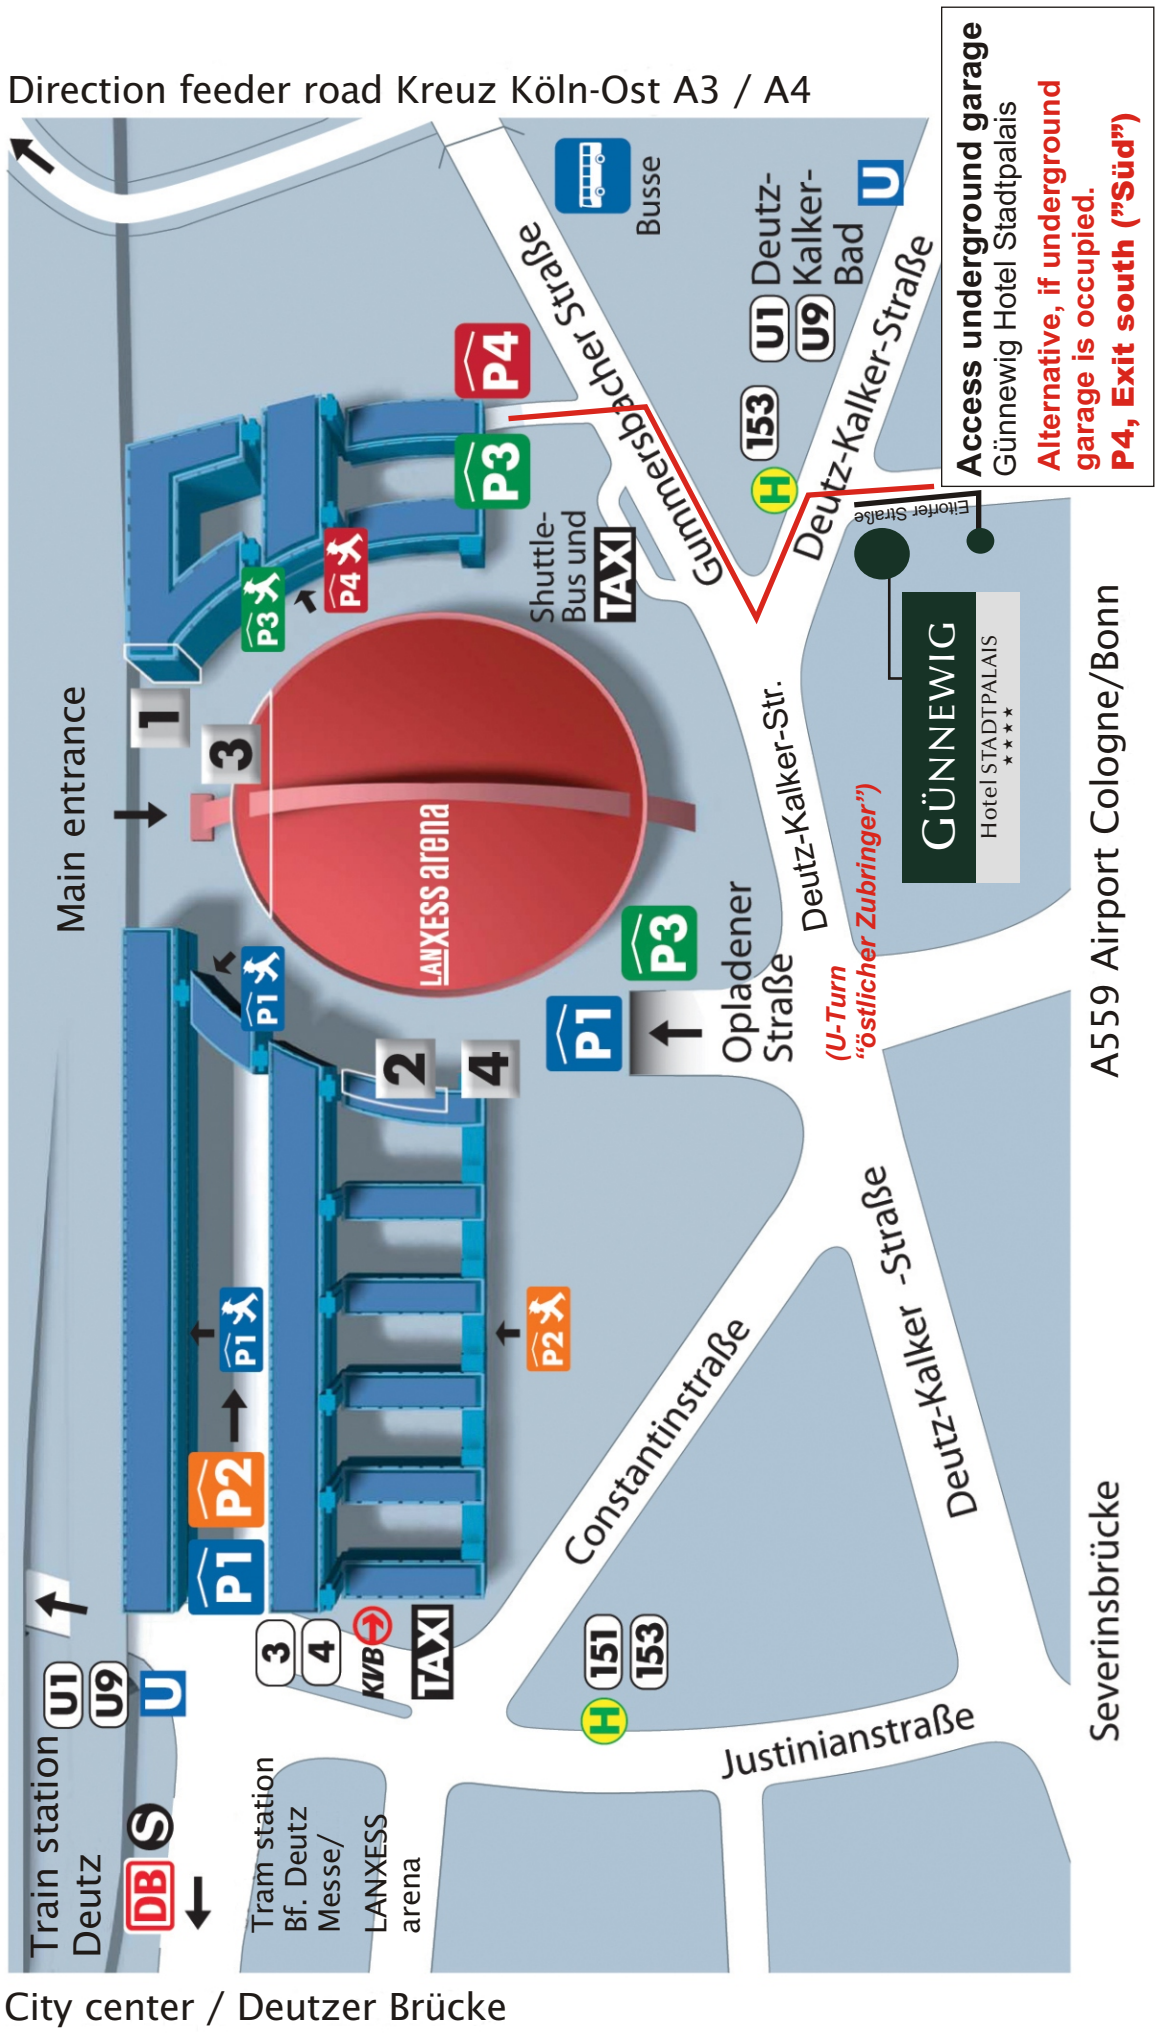

GÜNNEWIG

Hotel STADTPALAIS

★★★★

Access

Coming from all directions take the exit

“Köln-Deutz / Messe” direction “LANXESS arena”.

Our hotel is located Deutz-Kalker-Straße next to “ROLAND Rechtsschutz”,
opposite to the LANXESS arena.

Access underground garage
 Günnewig Hotel Stadtpalais
Alternative, if underground garage is occupied.
P4, Exit south ("Süd")

A559 Airport Cologne/Bonn

City center / Deutzer Brücke