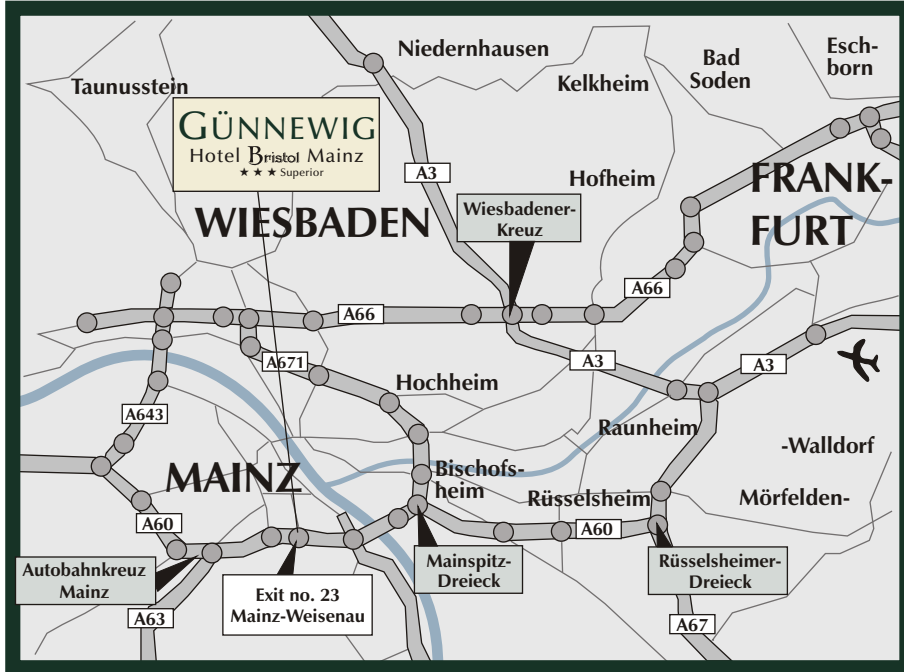

# GÜNNEWIG

Hotel Bristol Mainz  
★★★ Superior

## Access

Please take **absolutely** Exit no. 23 Mainz Weisenau (coming from the autobahn 60) !

### Access by tram and bus:

At the main station please take the bus 62 direction Weisenau / Friedrich-Ebert-Straße. You will find our hotel at the last stop. Driving time 20 minutes ([www.mvg-mainz.de](http://www.mvg-mainz.de))